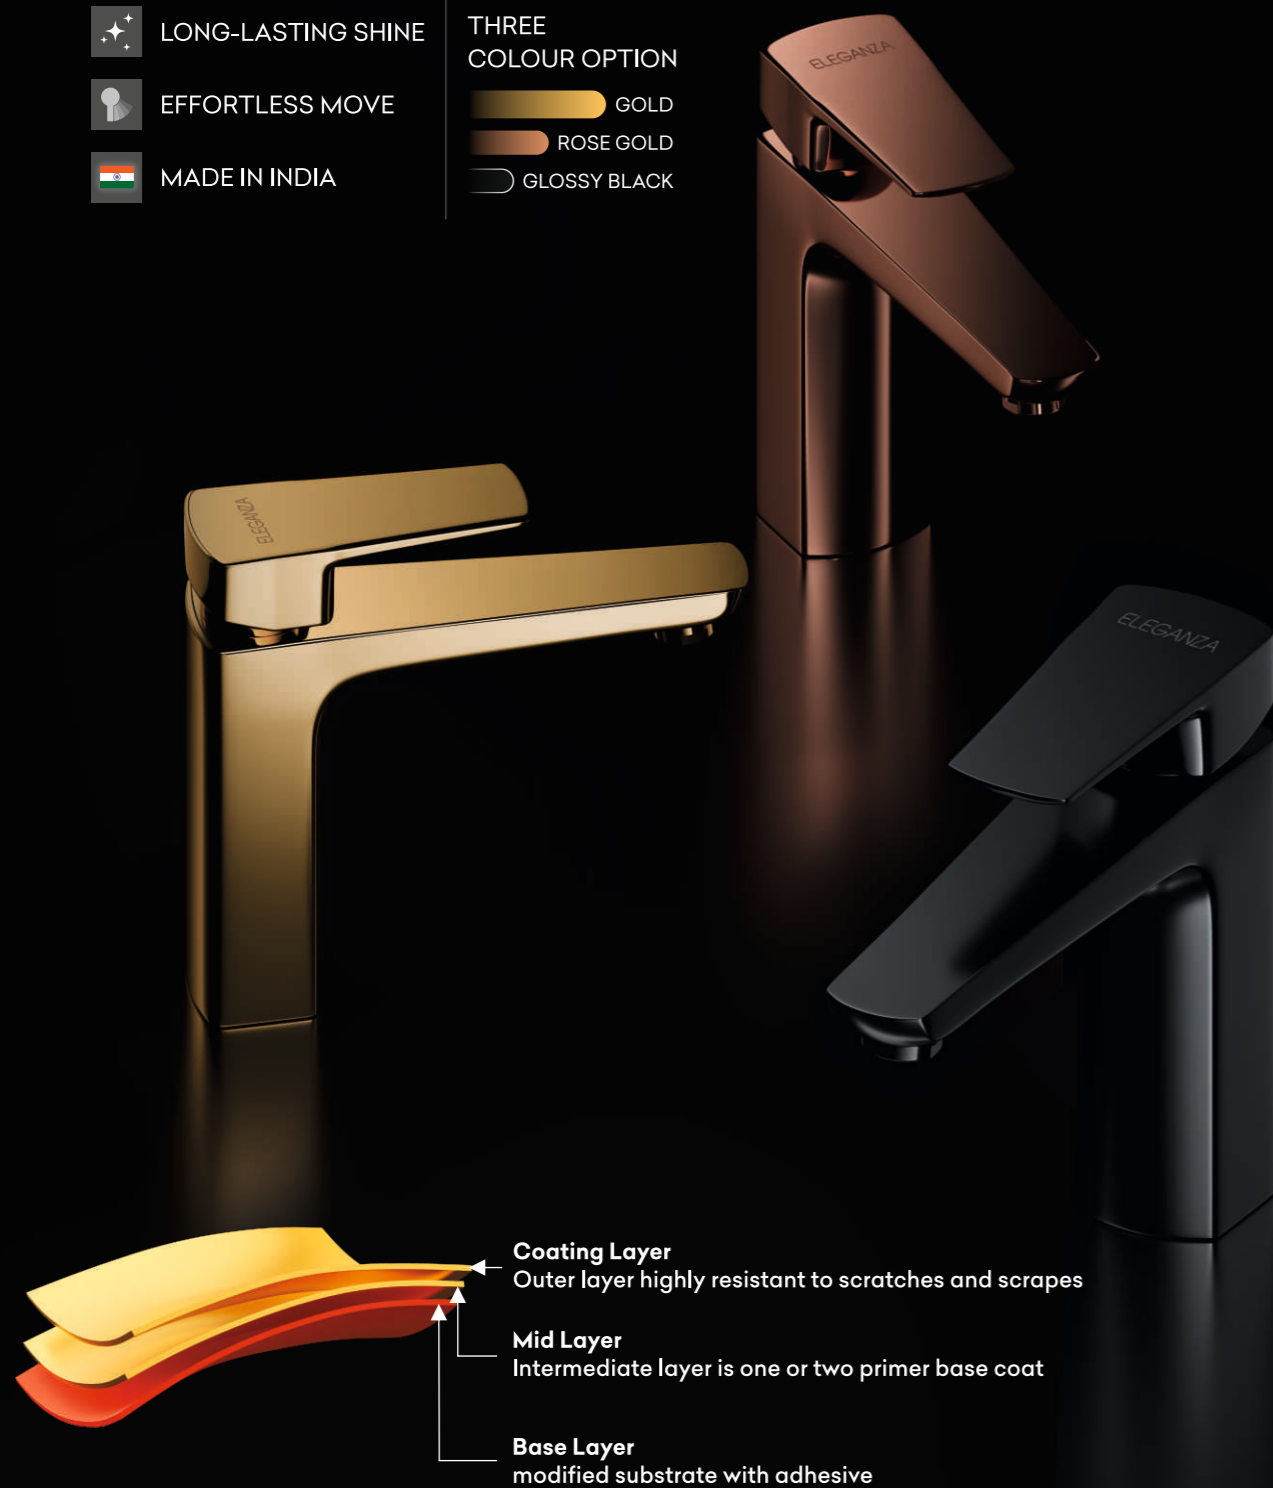

Assembling

8

Packing

PVD COATING:

The science behind the shine

- LONG-LASTING SHINE
 - EFFORTLESS MOVE
 - MADE IN INDIA
- THREE COLOUR OPTION
- GOLD
 - ROSE GOLD
 - GLOSSY BLACK

TECHNOLOGY

Chrome Finish

Cartridge

The 35 MM ceramic Cartridge ensures High performance in low-and high-pressure conditions. The longevity is tested in a 5,00,000 cycle test and the ceramic disks brush away any debris between the disk for smooth handle operation at all times.