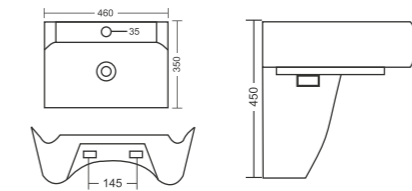

QUC - 033 | QUBO

Size : 510 X 380 X 140mm
 Size : 20" X 15"
 M.R.P. : 3324/-

EXCLUSIVE
 SANITARYWARE

ELEGANZA
 CERAMICS

PREMIUM WUZU BASIN
(FLOOR MOUNTED)

Coming
Soon

HALF/FULL PEDESTAL BASIN

ZYR - 034 | ZYRA