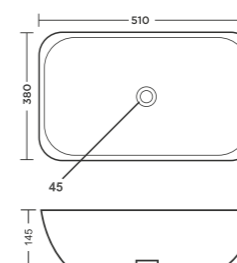

QUC - 002 | QUBO

- Dimension : 540 X 355 X 365 MM
- M.R.P.: 12252/-

QUC - 003 | QUBO

- Dimension : 510 X 380 X 145 MM
- M.R.P.: 5688/-

QUBO (Blue)

EXCLUSIVE SANITARYWARE

QUC - 004 | QUBO

- Dimension : 645 X 365 X 725 MM
- S Trap : 300 / 225 / 100 mm
- P Trap : 180 mm Roughing In
- M.R.P.: 17256/-

QUC - 005 | QUBO

- Dimension : 540 X 355 X 365 MM
- M.R.P.: 12252/-

QUC - 006 | QUBO

- Dimension : 510 X 380 X 145 MM
- M.R.P.: 5688/-

QUBO (Black)

EXCLUSIVE SANITARYWARE

QUC - 007 | QUBO

- Dimension : 645 X 365 X 725 MM
- S Trap : 300 / 225 / 100 mm
- P Trap : 180 mm Roughing In
- M.R.P.: 15750/-

QUC - 008 | QUBO

- Dimension : 540 X 355 X 365 MM
- M.R.P.: 11220/-

QUC - 009 | QUBO

- Dimension : 510 X 380 X 145 MM
- M.R.P.: 5163/-

EXCLUSIVE SANITARYWARE

Experience the perfect blend of modern design and practicality with our one-piece closet. Crafted from high-quality ceramic, this seamless design ensures easy cleaning and a sleek, contemporary look for any bathroom. The efficient flushing system conserves water while providing powerful performance. Ergonomically designed for comfort and durability, our one-piece closet is the ideal choice for both style and function.

ONE PIECE

CLOSET
COLLECTION

ONE PIECE

CAM - 010 | CAMRY

- Dimension : 660 X 385 X 730 MM
- S Trap : 300 / 225 mm Roughing In
- M.R.P. : 8925/-

ICN - 011 | ICON

- Dimension : 650 X 360 X 750 MM
- S Trap : 300 / 225 mm Roughing In
- M.R.P. : 9975/-