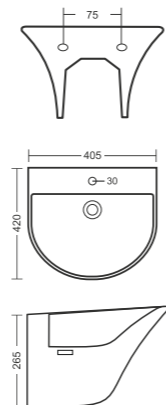

INTEGRATED WALL HUNG BASIN