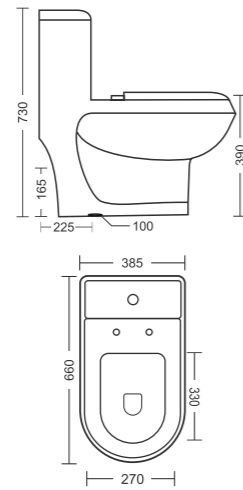

QUC - 005 | QUBO

- Dimension : 540 X 355 X 365 MM
- M.R.P.: 12252/-

QUC - 006 | QUBO

- Dimension : 510 X 380 X 145 MM
- M.R.P.: 5688/-

QUBO (Black)

EXCLUSIVE SANITARYWARE

QUC - 007 | QUBO

- Dimension : 645 X 365 X 725 MM
- S Trap : 300 / 225 / 100 mm
- P Trap : 180 mm Roughing In
- M.R.P.: 15750/-

QUC - 008 | QUBO

- Dimension : 540 X 355 X 365 MM
- M.R.P.: 11220/-

QUC - 009 | QUBO

- Dimension : 510 X 380 X 145 MM
- M.R.P.: 5163/-

EXCLUSIVE SANITARYWARE

Experience the perfect blend of modern design and practicality with our one-piece closet. Crafted from high-quality ceramic, this seamless design ensures easy cleaning and a sleek, contemporary look for any bathroom. The efficient flushing system conserves water while providing powerful performance. Ergonomically designed for comfort and durability, our one-piece closet is the ideal choice for both style and function.

ONE PIECE

CLOSET
COLLECTION

ONE PIECE

CAM - 010 | CAMRY

- Dimension : 660 X 385 X 730 MM
- S Trap : 300 / 225 mm Roughing In
- M.R.P. : 8925/-

ICN - 011 | ICON

- Dimension : 650 X 360 X 750 MM
- S Trap : 300 / 225 mm Roughing In
- M.R.P. : 9975/-