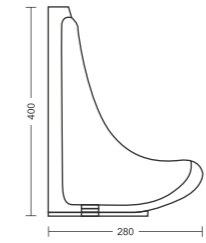

EXCLUSIVE SANITARYWARE

ZIN - 058 | ZION

- Dimension : 280 X 280 X 400 MM
- M.R.P.: 1830/-