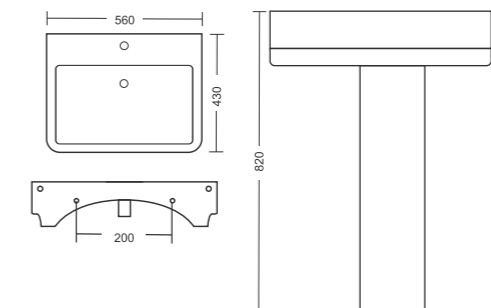

AXR - 036 | AXORA

Size : 560 X 430 X 820mm
Size : 22" X 17"
M.R.P. : 2205/-
M.R.P. : 4023/- With Pedestal